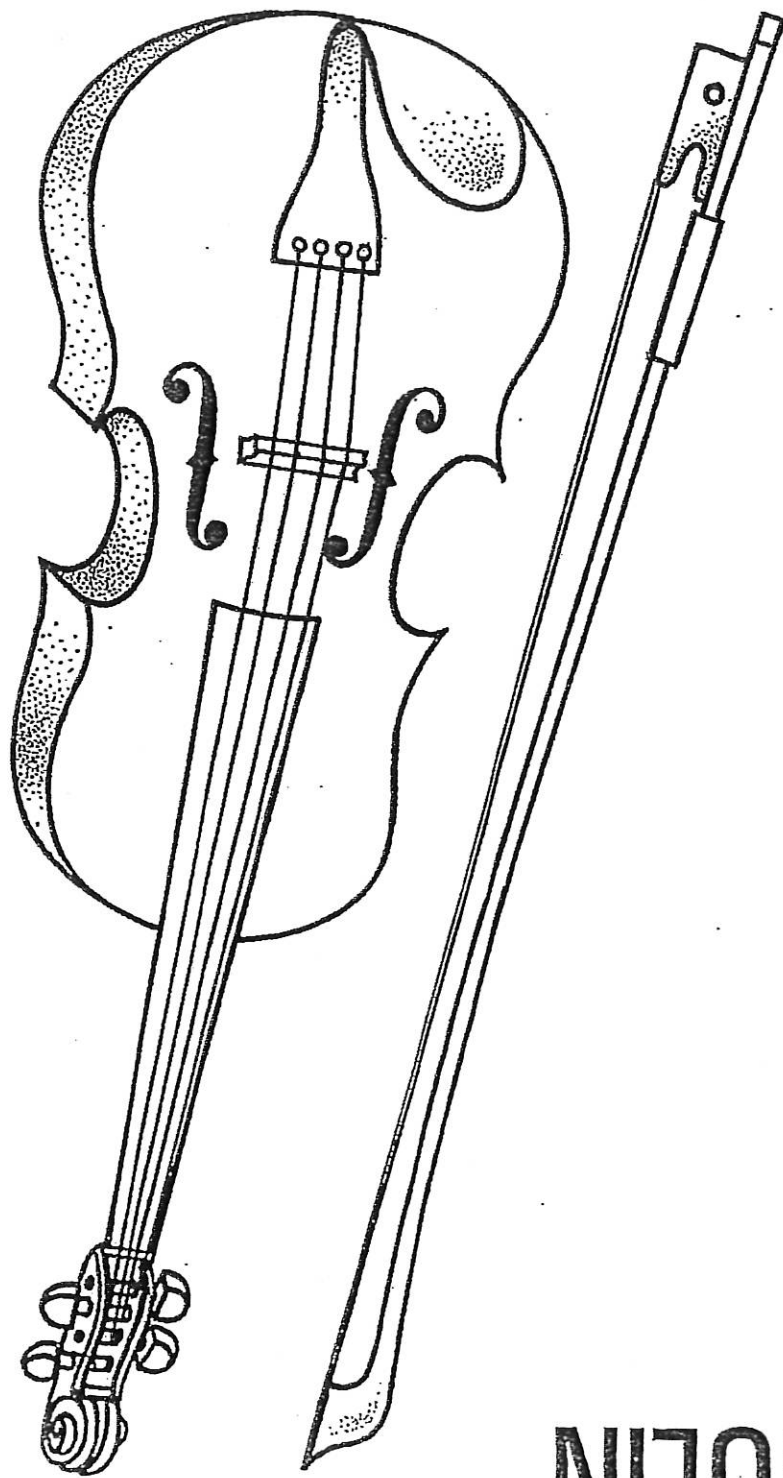

The Delaware Symphony Orchestra
presents
Peter and the Wolf

Study Guide by Cecilia Hann

VIOLIN

FLUTE

OBOE

CLARINET

BASSOON

FRENCH HORN