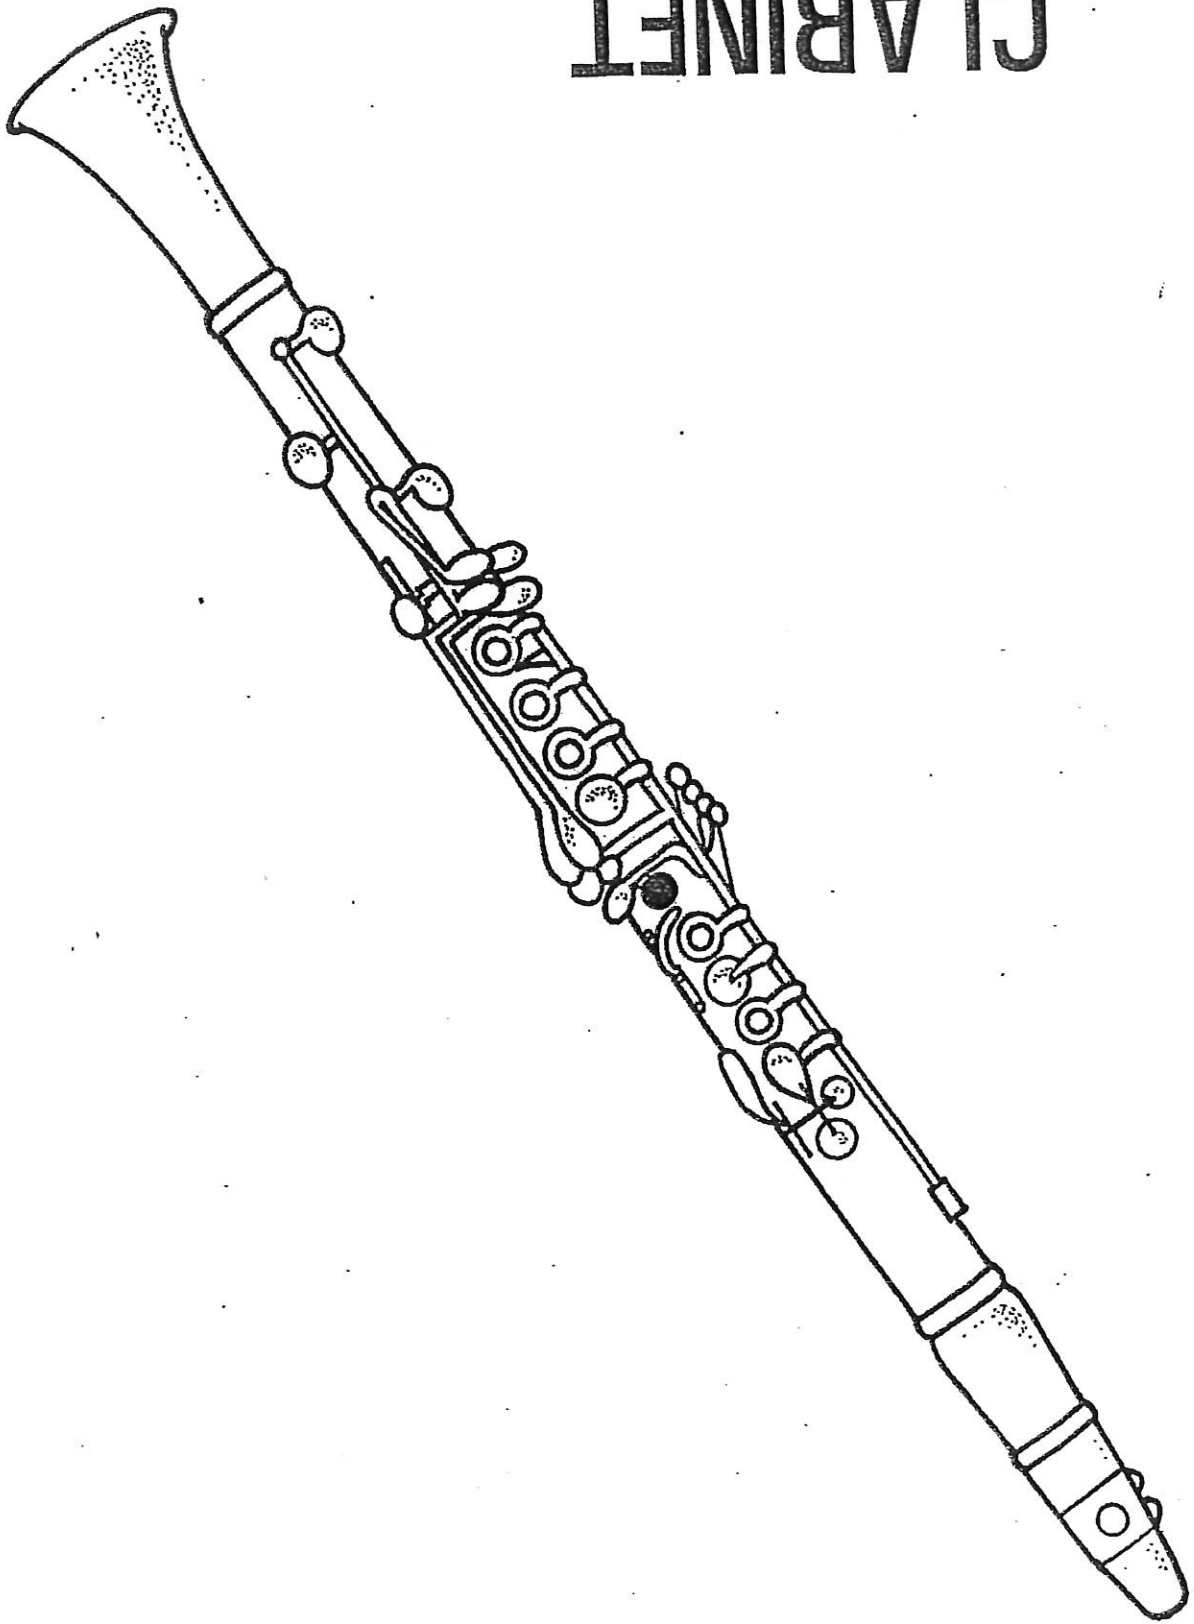

The Delaware Symphony Orchestra
presents
Peter and the Wolf

Study Guide by Cecilia Hann

VIOLIN

FLUTE

OBOE

CLARINET

BASSOON

FRENCH HORN