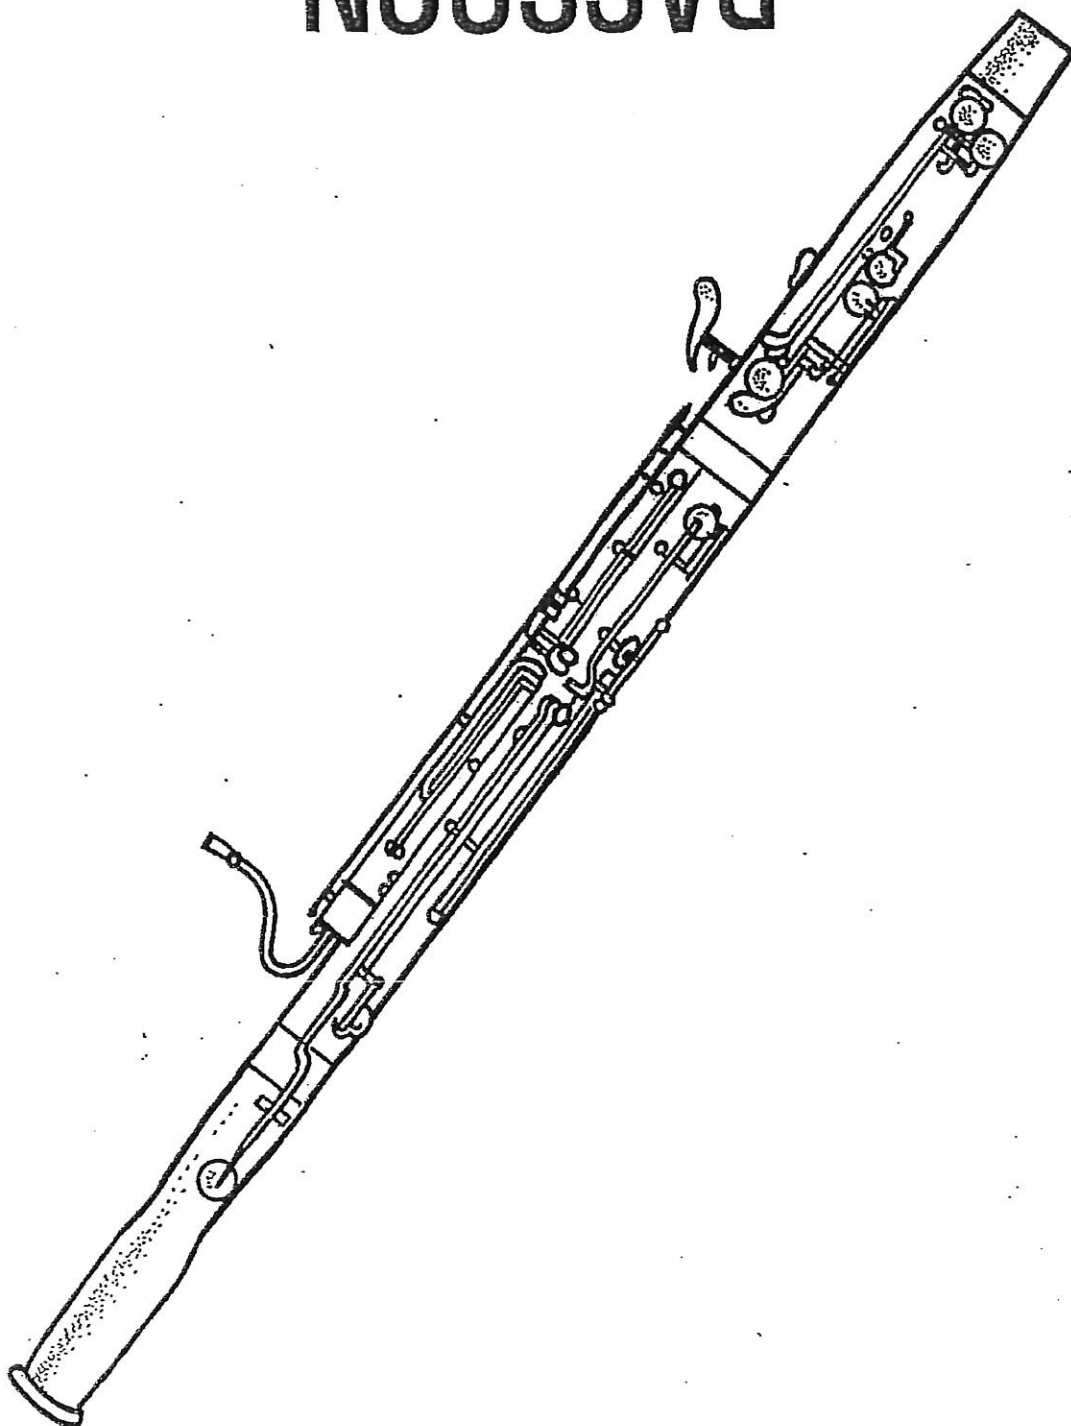

The Delaware Symphony Orchestra
presents
Peter and the Wolf

Study Guide by Cecilia Hann

VIOLIN

FLUTE

OBOE

CLARINET

BASSOON

FRENCH HORN