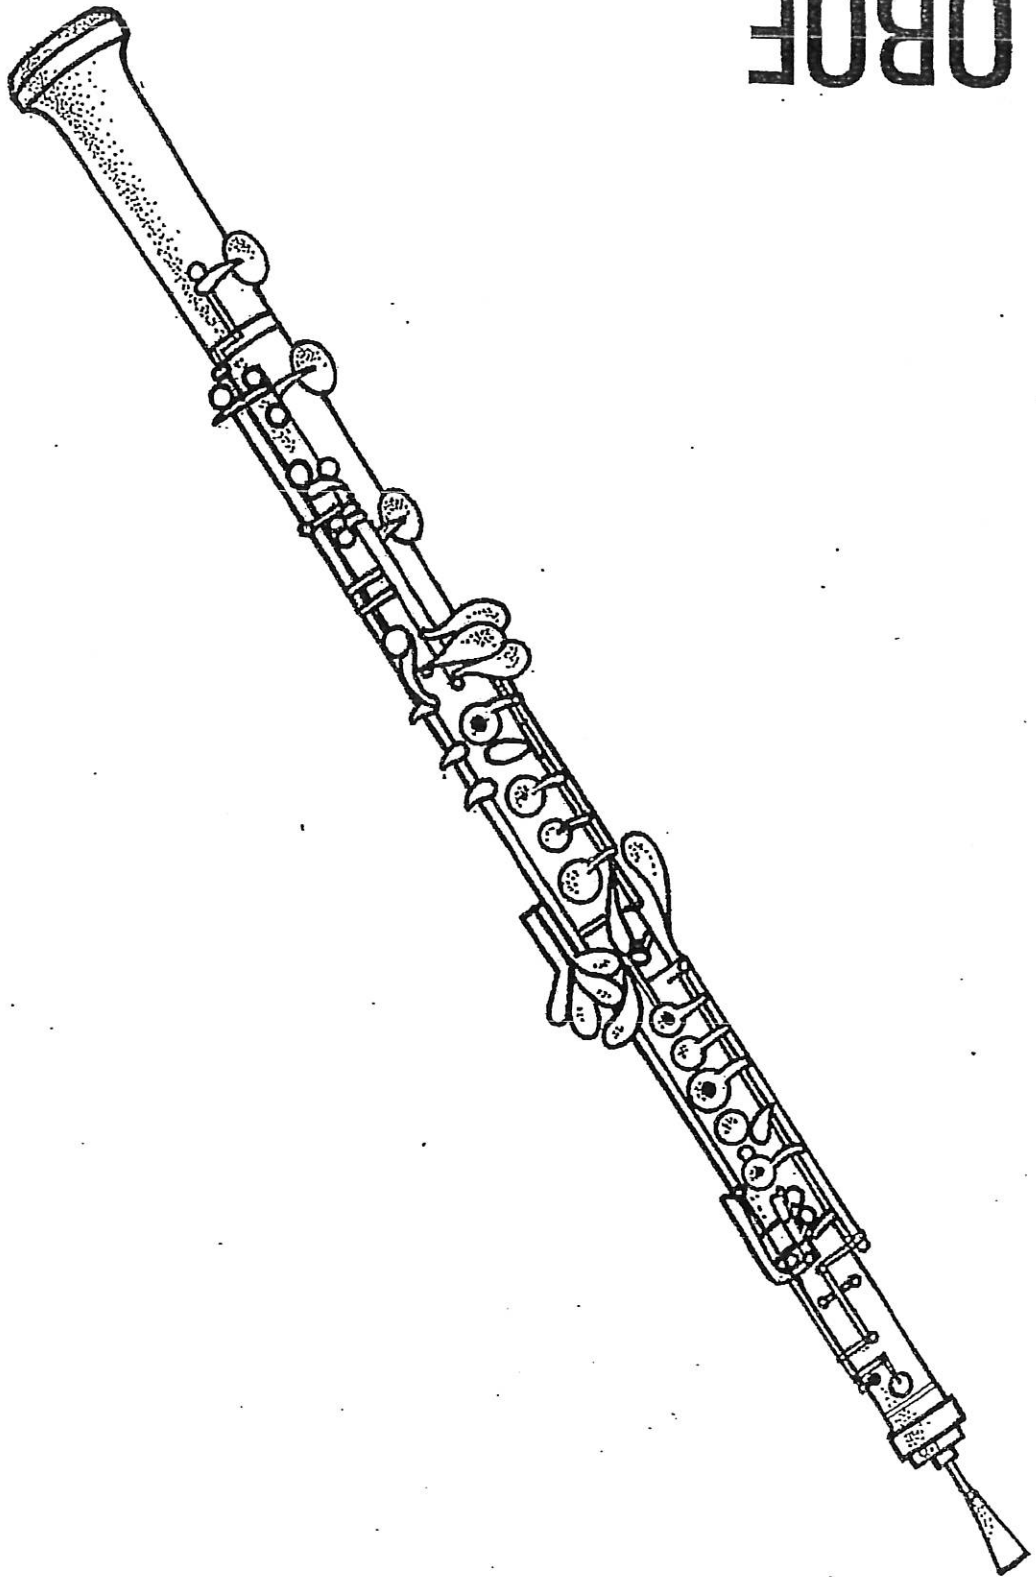

The Delaware Symphony Orchestra
presents
Peter and the Wolf

Study Guide by Cecilia Hann

VIOLIN

FLUTE

OBOE

CLARINET

BASSOON

FRENCH HORN