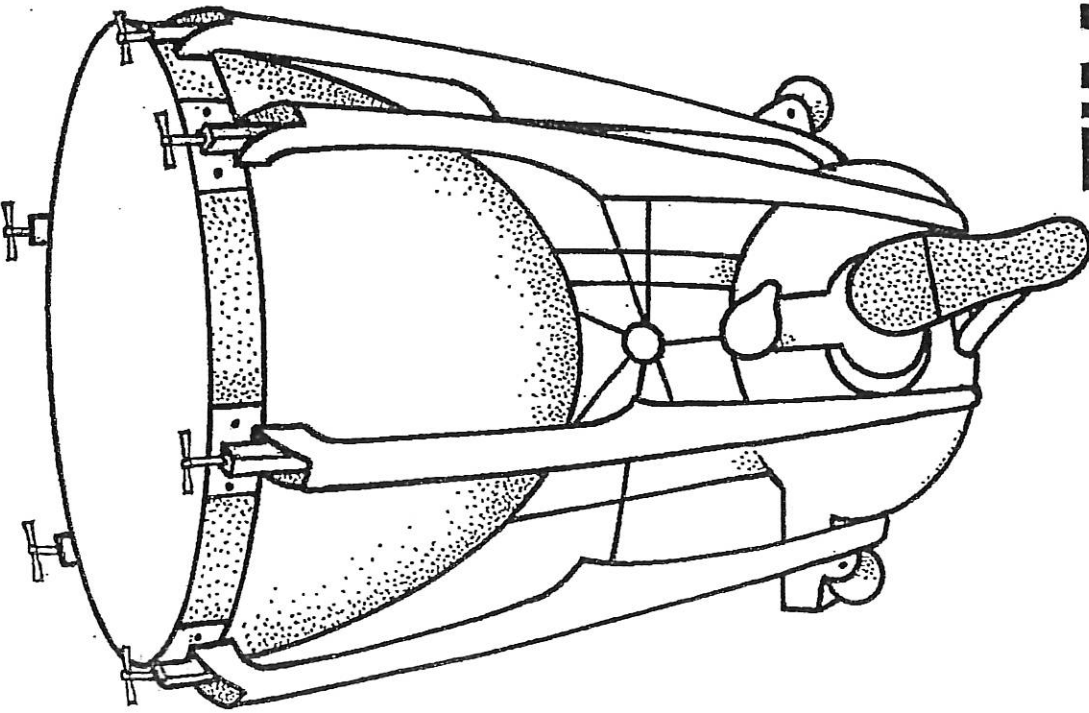

The Delaware Symphony Orchestra
presents
Peter and the Wolf

Study Guide by Cecilia Hann

VIOLIN

FLUTE

OBOE

CLARINET

BASSOON

FRENCH HORN